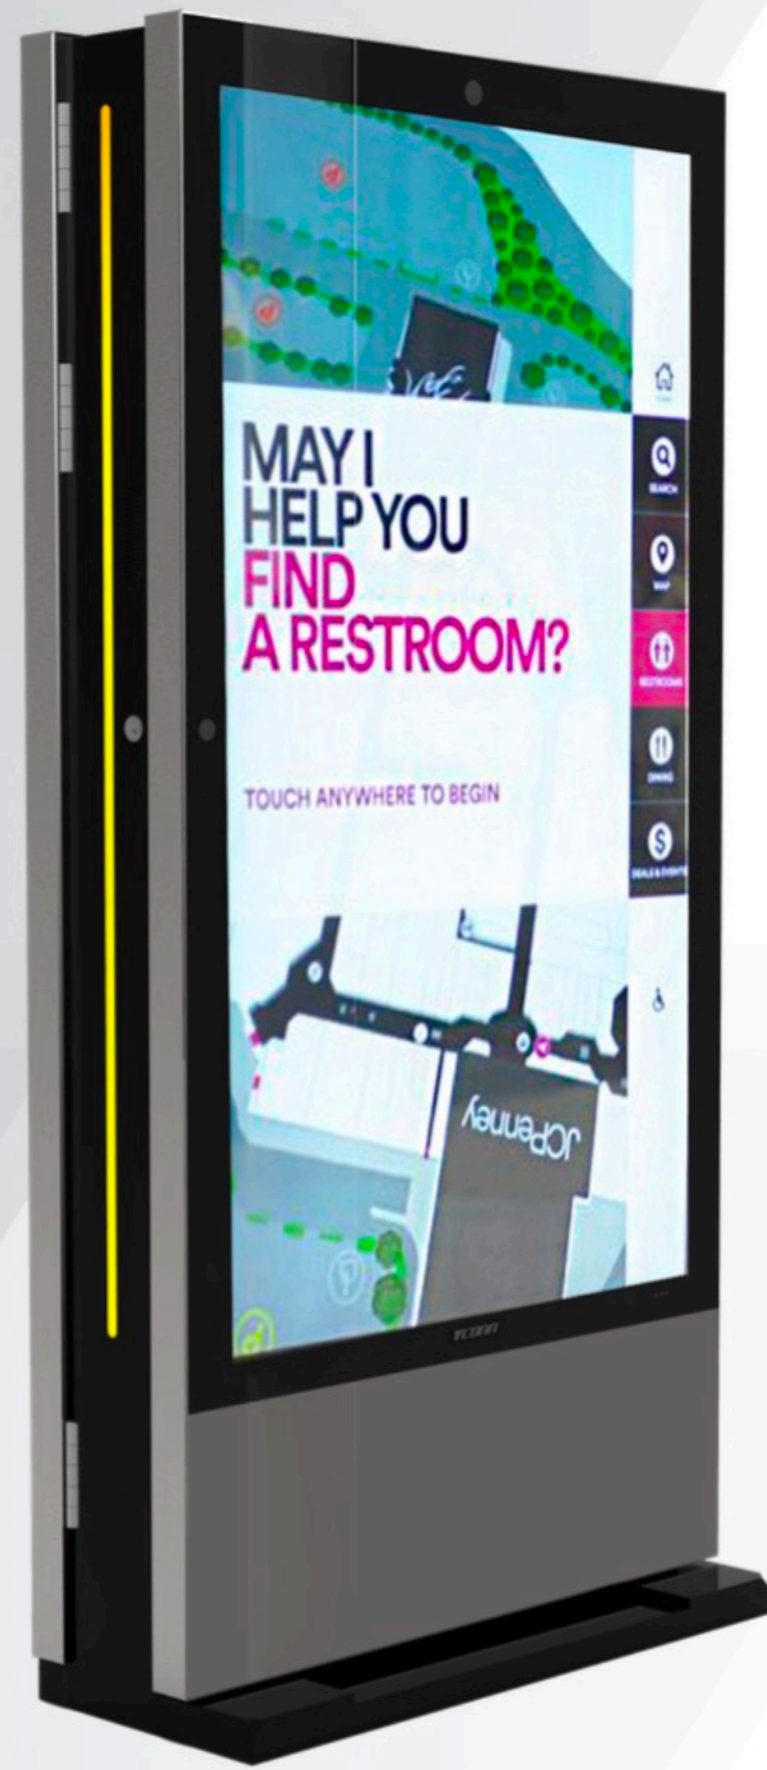

# ALI6500DE

Rear side LED display  
Pixel pitch: 1.25mm

Front 65" LCD display

## Key Features

- LED/LCD displays combined
- Auto brightness control
- Remote monitoring & controls
- NFC/ RFID ready
- PCAP Touch optional for LCD display
- 4K Web camera
- 6T Anti-vandal tempered glass applied

Front 65" LCD display

Rear side LED display  
Pixel pitch: 1.25mm